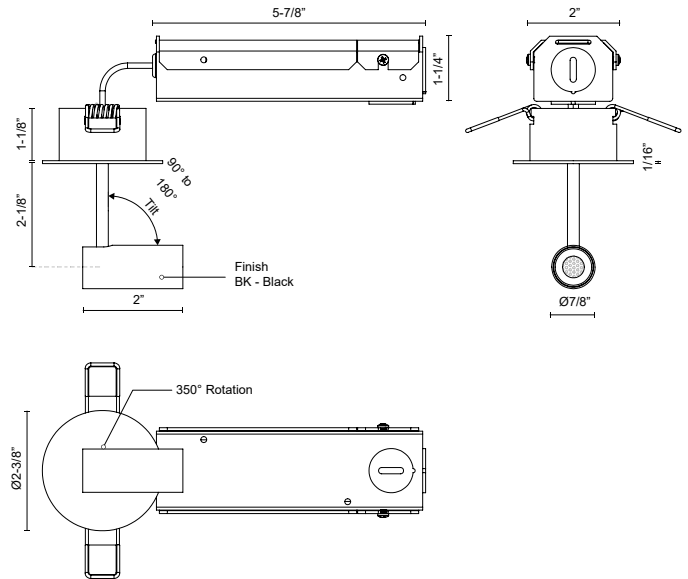

**DOWNEY**  
**SF15601**  
 FLUSH MOUNT

PROJECT

SF15601-BK  
 Black

**SPECIFICATION DETAILS**

<b>Fixture Dimensions</b>	D2-3/8" x H3-3/4"
<b>Light Source</b>	LED with DC Driver
<b>Wattage</b>	4W
<b>Total Lumens</b>	255lm
<b>Delivered Lumens</b>	178lm
<b>Voltage</b>	120V
<b>Color Temperature</b>	3000K
<b>CRI (Ra)</b>	90CRI
<b>Optional Color Temps</b>	2700K - 5000K Available, Minimum Order Quantities Apply
<b>LED Rated Life</b>	50,000 hours
<b>Dimming</b>	100% - 10%, TRIAC or ELV Dimmer (Not Included)
<b>Diffuser Details</b>	Clear Acrylic TIR Lens
<b>Location</b>	Dry
<b>Canopy Dimensions</b>	D2-3/8" x H1/16"
<b>Paint Finish</b>	BK02

\* For custom options, consult factory for details.  
 \* For warranty information, please visit [www.kuzcolighting.com/warranty](http://www.kuzcolighting.com/warranty)

**DESCRIPTION**

Recessed within the minute barrel of the quintessential adjustable lamp is a spot light assembly applied across the Downey line. By utilizing slim LED boards and recessed driver, the canopy scale is reduced to a fundamental trim plate and minimizes the visual footprint of the functional fixtures. Available in two petite cylindrical sizes and a single or multi-light configuration.